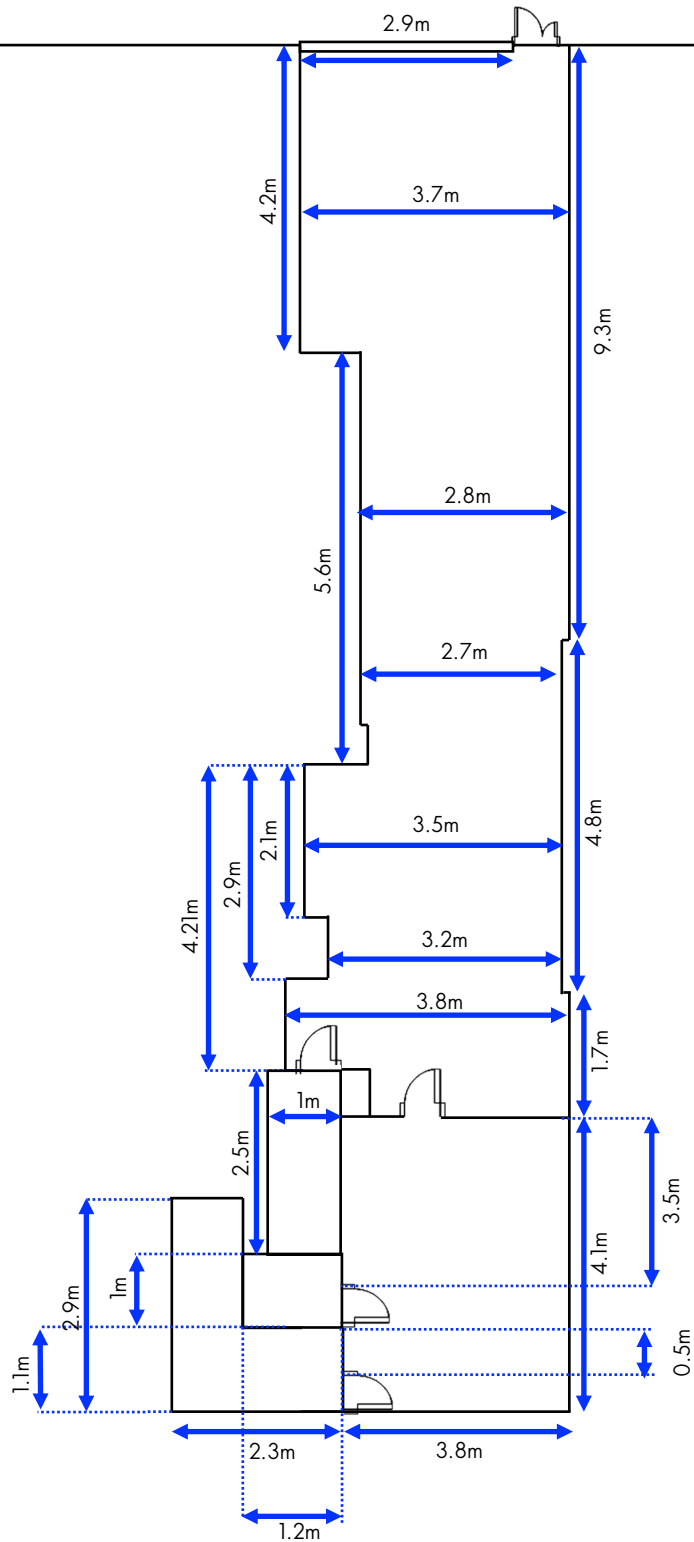

POLAND STREET

GF

The Koppel Project Central
48 Poland Street, Soho, London, W1F 7ND

Floor Plan 1:10

POLAND STREET

GF

The Koppel Project Central
48 Poland Street, Soho, London, W1F 7ND

Floor Plan 1:10